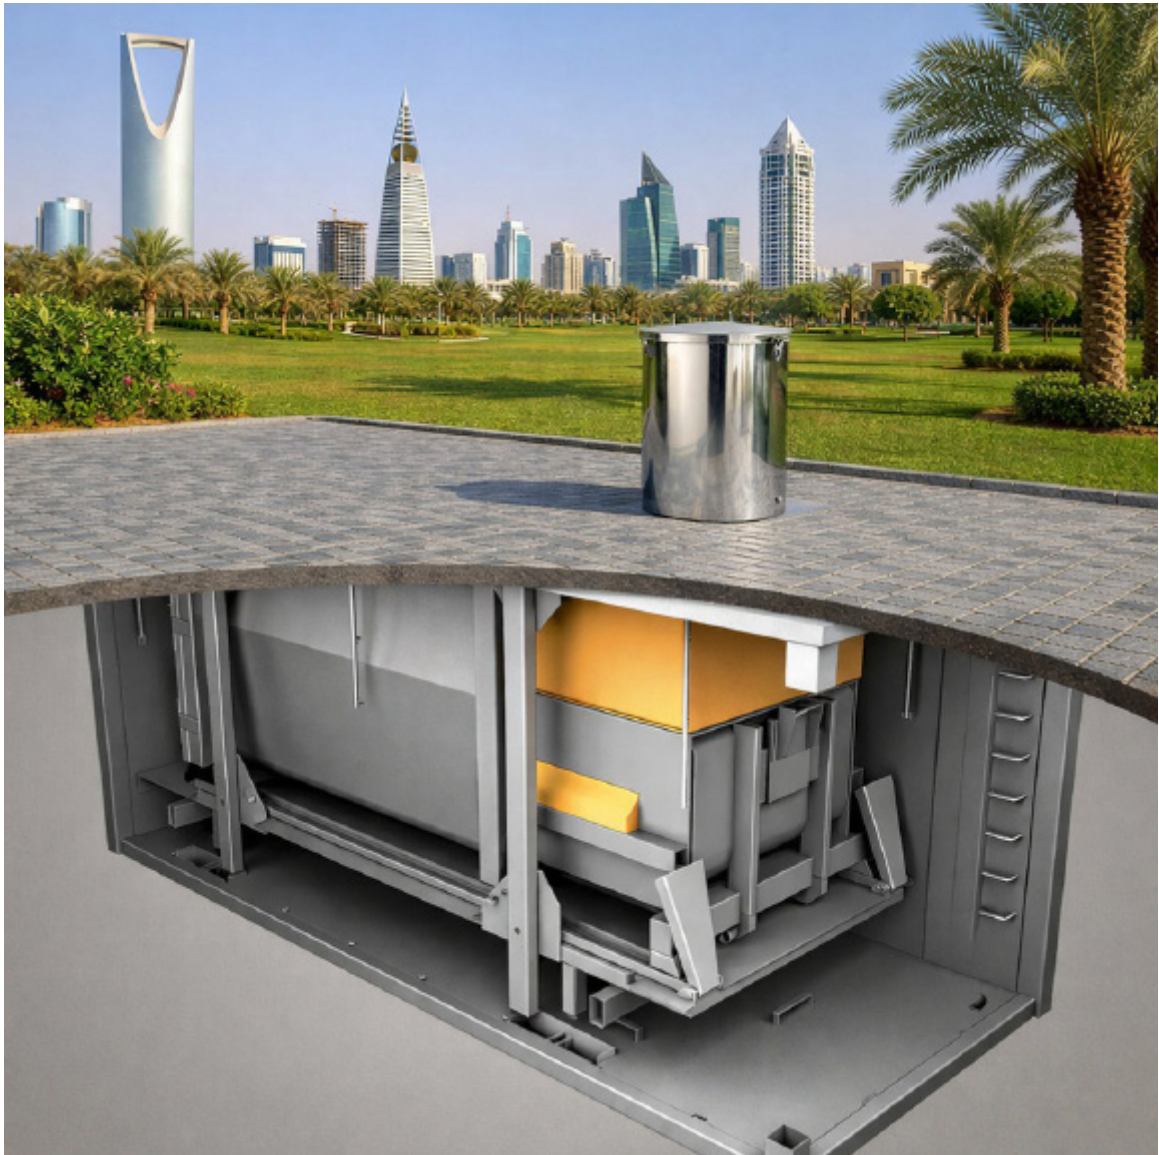

HABA

HABA MEGA - Underground Waste Compactors

HABA offers versatile and ecologically friendly solutions for waste management. The product range provides solutions to meet the requirements of modern waste management, from small waste containers to large ones, in addition to waste management solutions tailored to match the customer's needs.

The goal of the HABA is to offer people a safer and healthier living environment today and for the future.

The Invisible Giant of Waste Management

HABA MEGA waste compactor is a space-saving and stylish system for all locations in which environment poses challenges to the designer. There is only a small bin on the ground. The assembly underground consist of two units: a container with a metal frame and a compactor. Installation of the hydraulic HABA MEGA system in a ready pit takes only about three to four hours. The system is well suited to all types of waste and is an efficient solution for recycling.

The HABA MEGA system can be dimensioned to match the location. Standard compactor sizes are 10m³, 16m³ and 20m³. In larges HABA MEGA solution, the underground compactor holds more than 100m³ of uncompacted waste. A large and cool container enables longer emptying intervals. Both financial and ecological savings are made in waste transportation costs.

Fast in Operation

Installation of the hydraulic HABA MEGA system in a ready pit takes only about three to four hours.

Power lies beneath

Thanks to the discreet HABA MEGA system, intermediate waste storage can be realised in a stylish and safe manner even in demanding locations. An underground intermediate storage solution stays cool all year round, and both the collection container and the environment stay more hygienic and odour-free.